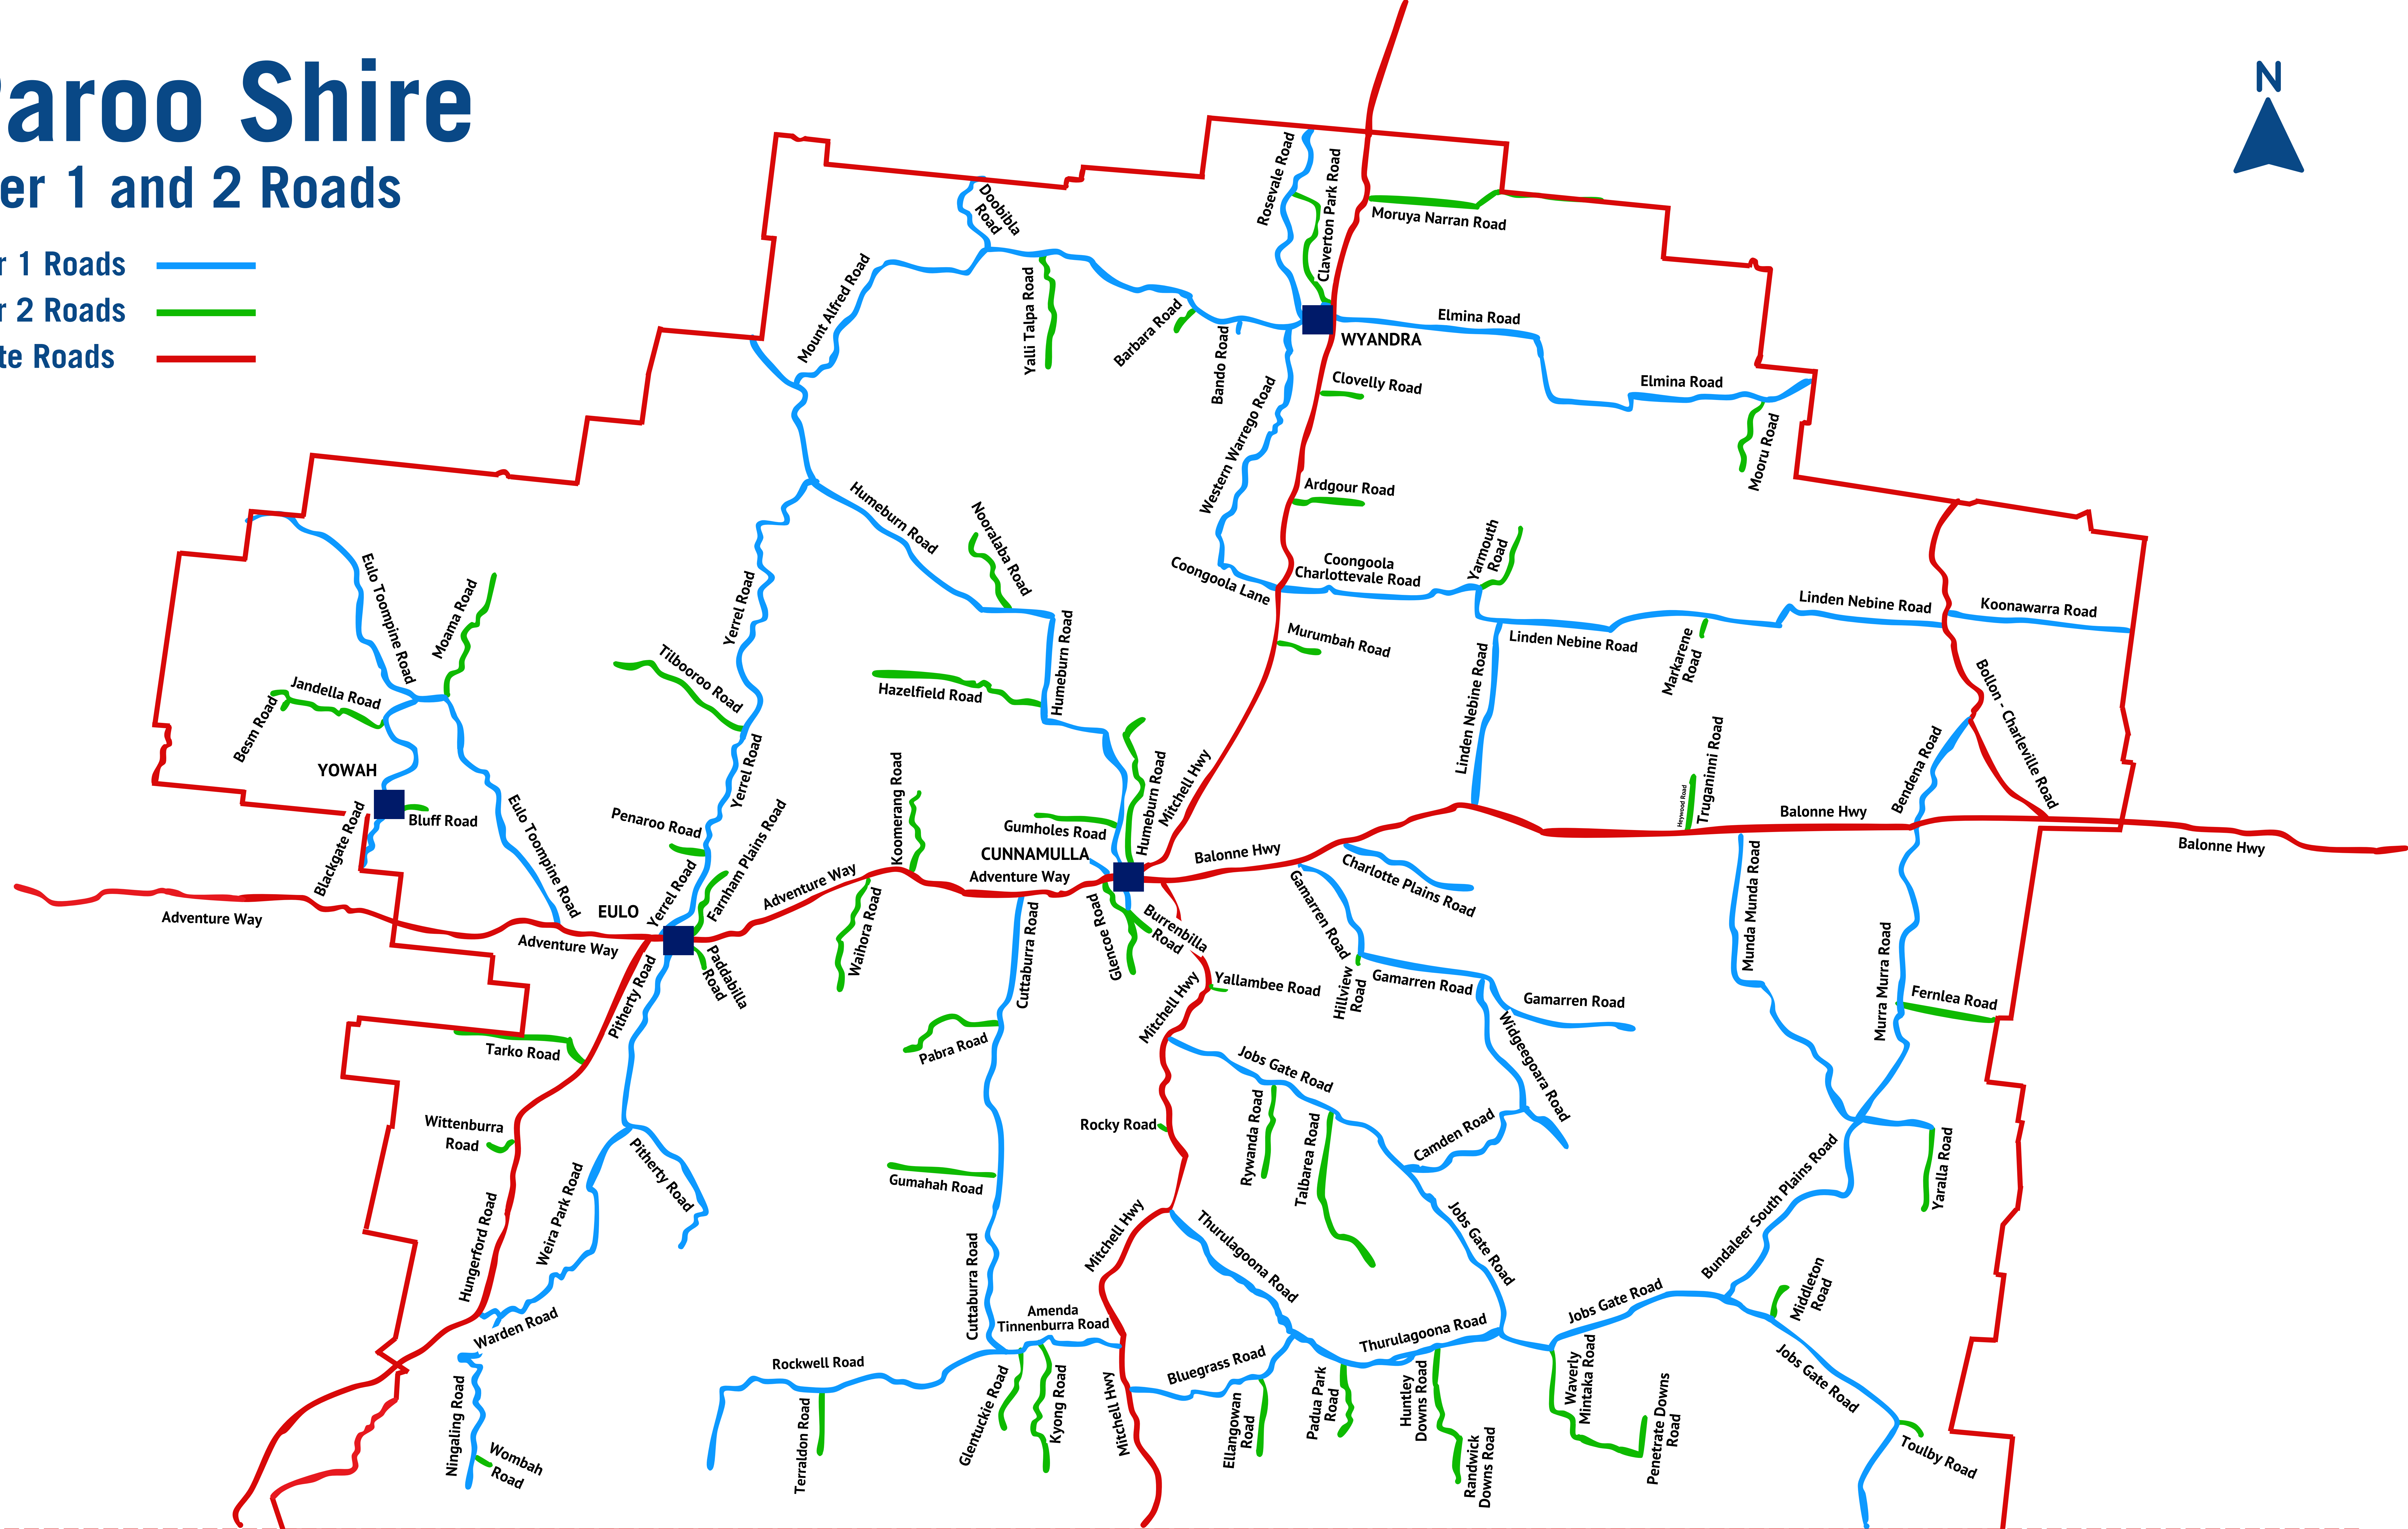

Paroo Shire

Tier 1 and 2 Roads

- Tier 1 Roads 
- Tier 2 Roads 
- State Roads 

Last Updated February 2025