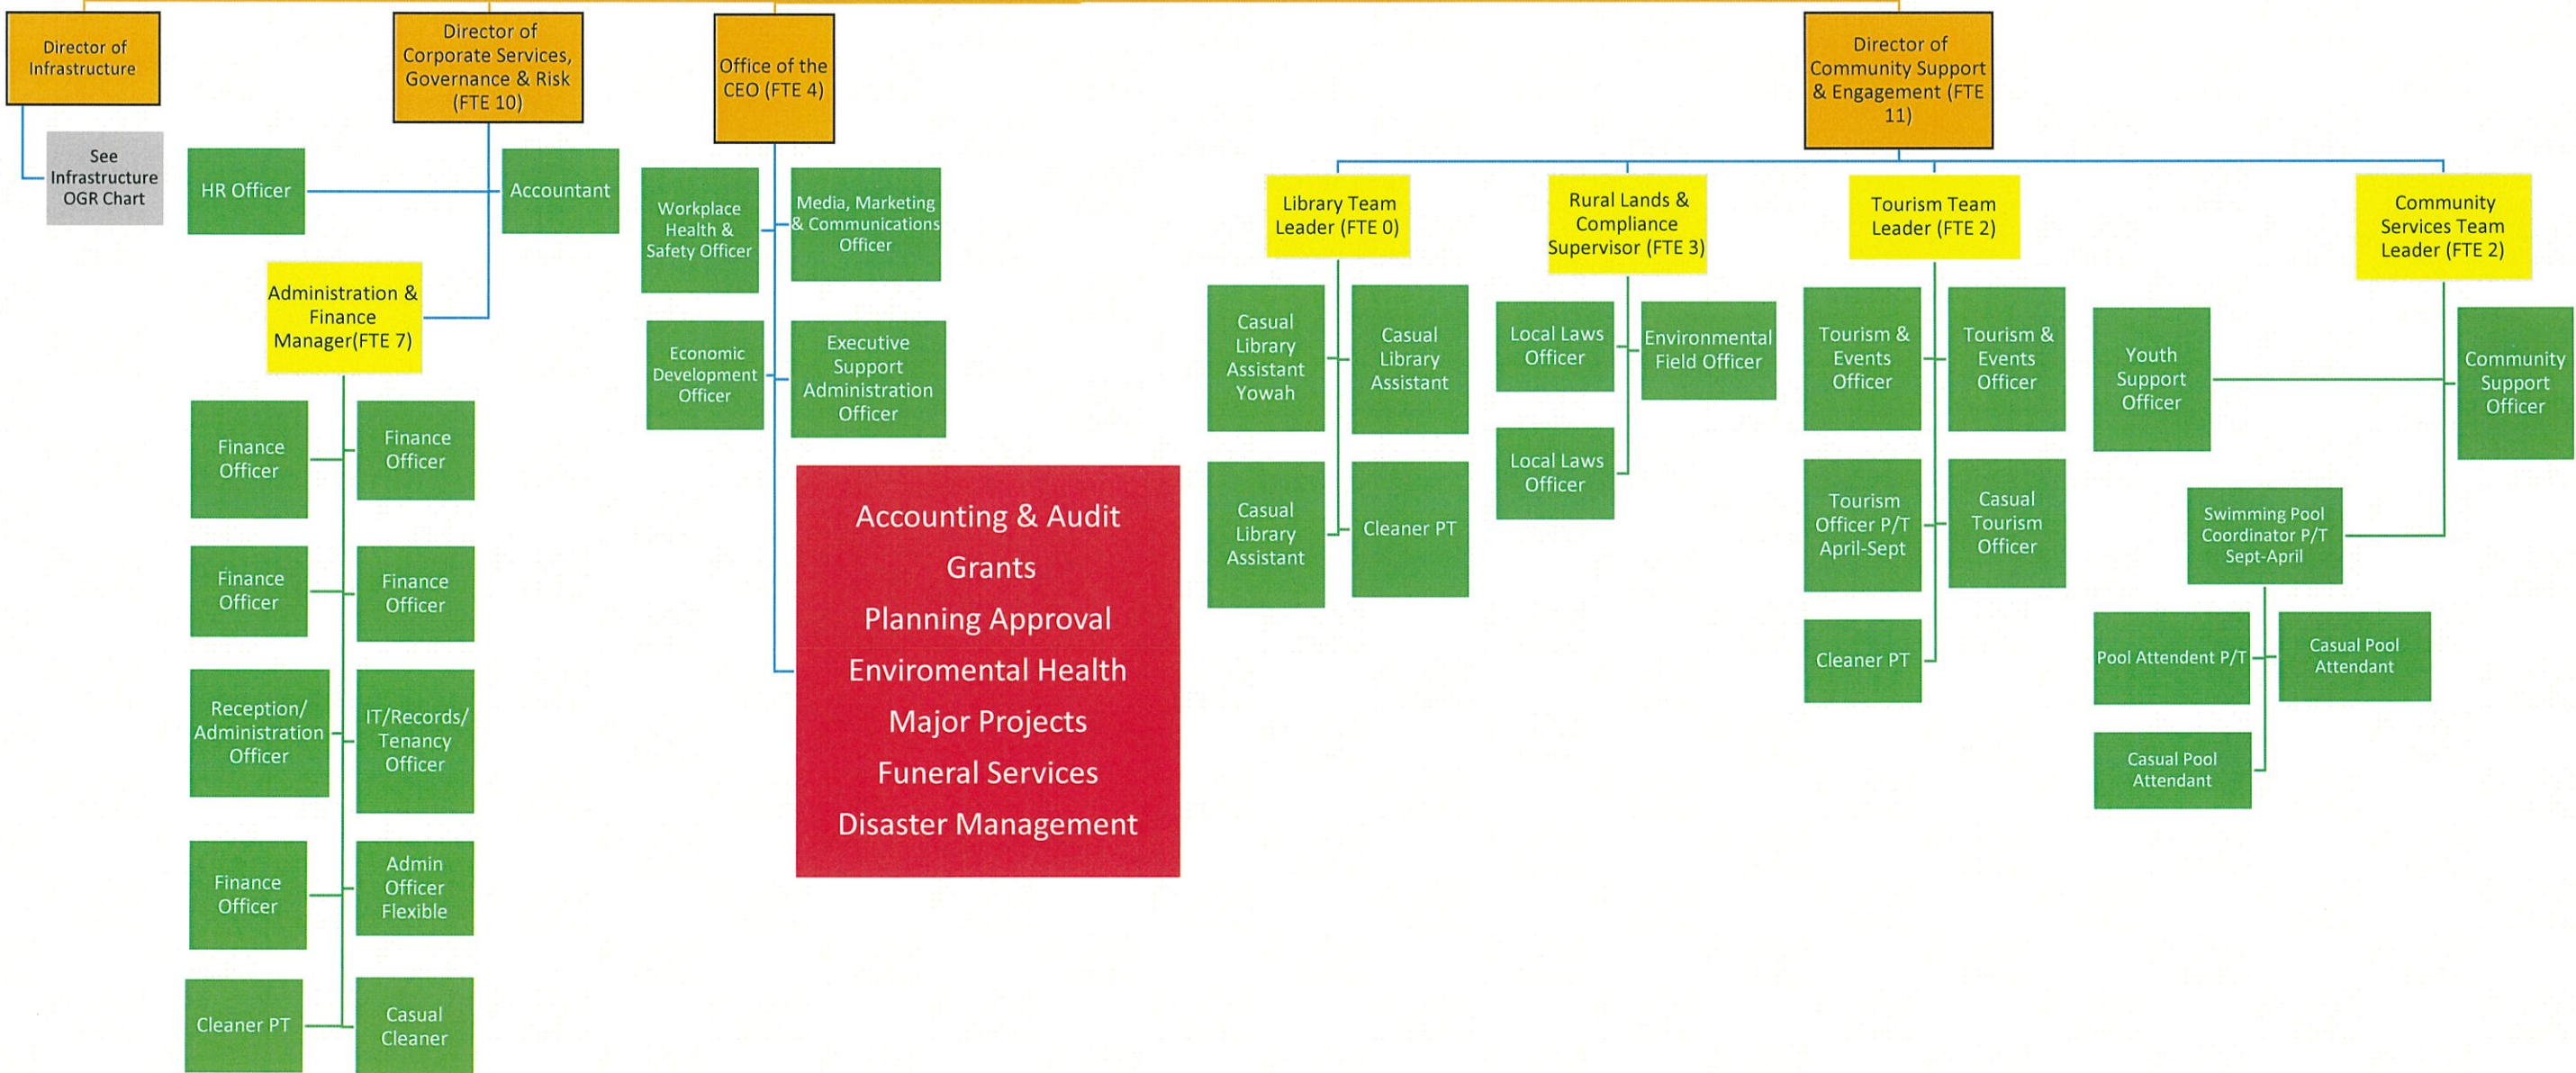

Paroo Shire Council
 As at 08.0524
 Org Chart Indoor

Chief Executive Officer

Accounting & Audit
Grants
Planning Approval
Environmental Health
Major Projects
Funeral Services
Disaster Management

Paroo Shire Council
 As at 8.5.24
 Infrastructure Org Chart